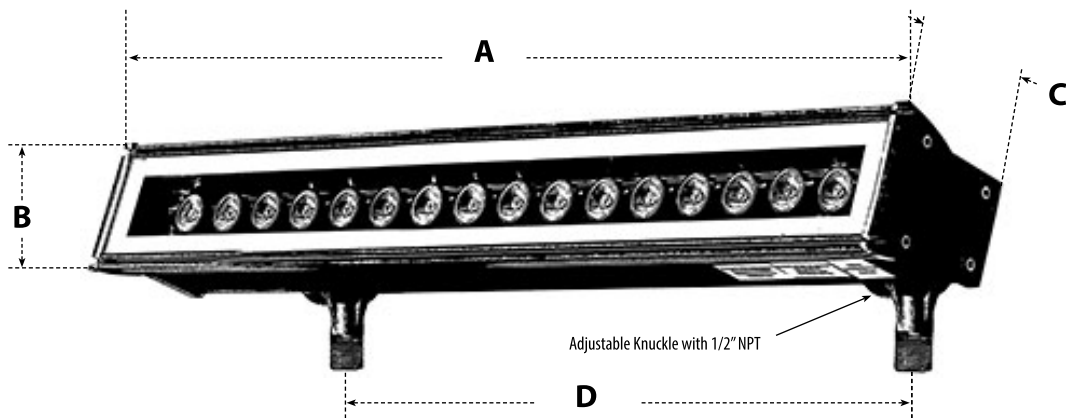

DF-LED9410

LED LINEAR FLOOD & SIGN LIGHT

DF-LED9410

MODEL NUMBER	LAMP TYPE	ILLUMINANT TYPE	WATTS (W)	VOLTS (V)	LAMP(S) INCLUDED?
DF-LED9410	LED BOARD	16 LEDs	16	120	YES

LENGTH: A = 24.00" WIDTH: B = 3.00" DEPTH: C = 3.00" DISTANCE BETWEEN LEGS: D = 18.88"

- ▶ **Material:** Powder Coated Cast Aluminum
- ▶ **Lens:** Clear, Heat Resistant, Tempered Glass
- ▶ **Lamp:** Integral LED Circuit Board
- ▶ **Color Temperature:** 6400K
- ▶ **Lumens:** 1062Lm
- ▶ **Available Finish:** Bronze
- ▶ **Adjustable Knuckles with 1/2" NPT**
- ▶ **Ground Mounting Spikes:** LV-S6 (sold separately)
- ▶ **ETL Approval Pending**