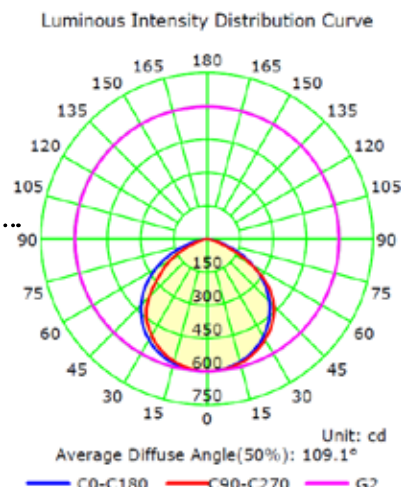

DF5715-LB15-40K

LED SLIM FLOOD LIGHT

- ▶ **Material:** Powder Coated Cast Aluminum
- ▶ **Lens:** Clear, Heat Resistant, Polycarbonate
- ▶ **Lamp:** SMD LED
- ▶ **Lamp Color:** White
- ▶ **Color Temperature:** 4000K
- ▶ **Lumens:** 1675Lm

Model Number	Illuminant Type	Base Type	Wattage (W)	Volatage (V)	Color Temp.	Lamp(s) Included
DF5715-LB15-40K	LED	LED Board	15W	100V-277V	40K	Yes

- ▶ **1/2" NPS Threaded Locking Swivel Arm**
- ▶ **Available Color:** Bronze
- ▶ **UL Listed**

Overall Dimensions:
5.35"H x 4.33"W x 1.50"D

Weight: 15oz
Weight w/Box: 11b 3oz
Approximate Wire Length: 14"
Box Dimensions:
6.13"W x 7.38"H x 2.5"D

DABMAR LIGHTING INCORPORATED

320 Graves Ave . Oxnard, CA 93030 . 805.604.9090 . f: 805.604.9050 . www.dabmar.com
4693 19th Street Ct E . Bradenton, FL 34203