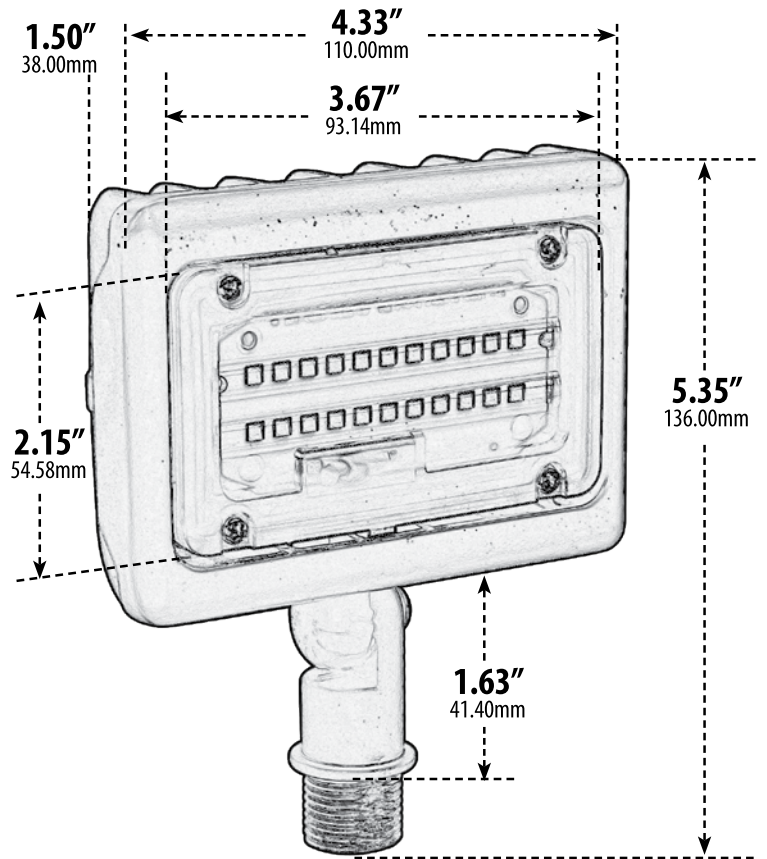

DF5715-LB15-40K

LED SLIM FLOOD LIGHT

- ▶ **Material:** Powder Coated Cast Aluminum
- ▶ **Lens:** Clear, Heat Resistant, Polycarbonate
- ▶ **Lamp:** SMD LED
- ▶ **Lamp Color:** White
- ▶ **Color Temperature:** 4000K
- ▶ **Lumens:** 1675Lm

Model Number	Illuminant Type	Base Type	Wattage (W)	Volatage (V)	Color Temp.	Lamp(s) Included
DF5715-LB15-40K	LED	LED Board	15W	100V-277V	40K	Yes

- ▶ **1/2" NPS Threaded Locking Swivel Arm**
- ▶ **Available Color:** Bronze
- ▶ **UL Listed**

Overall Dimensions:
5.35"H x 4.33"W x 1.50"D

Weight: 15oz
Weight w/Box: 11b 3oz
Approximate Wire Length: 14"
Box Dimensions:
6.13"W x 7.38"H x 2.5"D

DABMAR LIGHTING INCORPORATED

320 Graves Ave . Oxnard, CA 93030 . 805.604.9090 . f: 805.604.9050 . www.dabmar.com
4693 19th Street Ct E . Bradenton, FL 34203