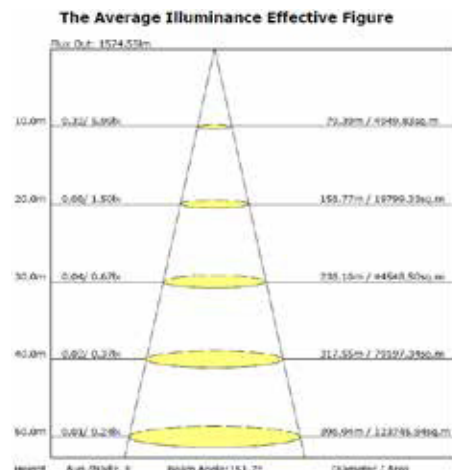

DF5715-LB15-40K

LED SLIM FLOOD LIGHT

- ▶ **Material:** Powder Coated Cast Aluminum
- ▶ **Lens:** Clear, Heat Resistant, Polycarbonate
- ▶ **Lamp:** SMD LED
- ▶ **Lamp Color:** White
- ▶ **Color Temperature:** 4000K
- ▶ **Lumens:** 1675Lm

Overall Dimensions:
5.35"H x 4.33"W x 1.50"D

Weight: 15oz
Weight w/Box: 11b 3oz
Approximate Wire Length: 14"
Box Dimensions:
6.13"W x 7.38"H x 2.5"D

DABMAR LIGHTING INCORPORATED

320 Graves Ave . Oxnard, CA 93030 . 805.604.9090 . f: 805.604.9050 . www.dabmar.com
4693 19th Street Ct E . Bradenton, FL 34203