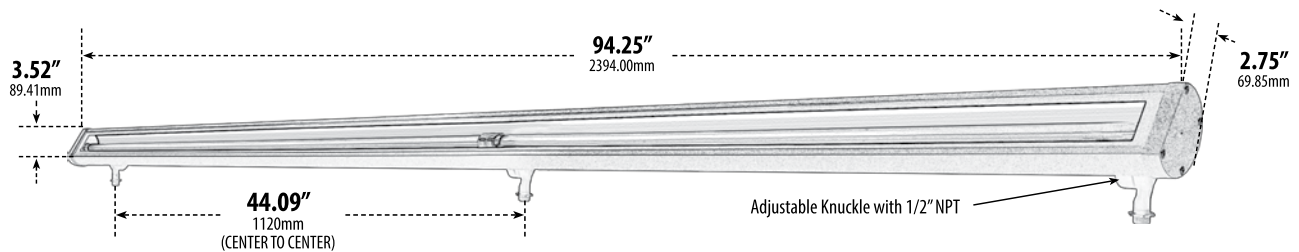

## LED LINEAR FLOOD & SIGN LIGHT

### DF9408-LED50

MODEL NUMBER	LAMP TYPE	ILLUMINANT TYPE	WATTS (W)	VOLTS (V)	LAMP(S) INCLUDED?
DF9408-LED50	T5-LED	LED	50	120-277	YES

LENGTH: A = 94.25" WIDTH: B = 3.52" DEPTH: C = 2.75" DISTANCE BETWEEN LEGS: D = 44.09"

Overall Dimensions:

3.52"H x 94.25"W x 2.75"D

Weight: 18.11 lbs

Box Dimensions: 96.00"L x 4.50"W x 6.25"H

- ▶ **Material:** Powder Coated Cast Aluminum
- ▶ **Lens:** Clear, Heat Resistant, Tempered Glass
- ▶ **Lamp:** T5 LED
- ▶ **Available Finish:** Black, Bronze, Verde Green, White
- ▶ **Adjustable Knuckles with 1/2" NPT**
- ▶ **Ground Mounting Spikes:** LV-S6 (sold separately)
- ▶ **Operating Temperature:** -4 to 122 degrees
- ▶ **Color Temperature:** 5000K
- ▶ **Lumens:** 7000Lm
- ▶ **ETL Listed**