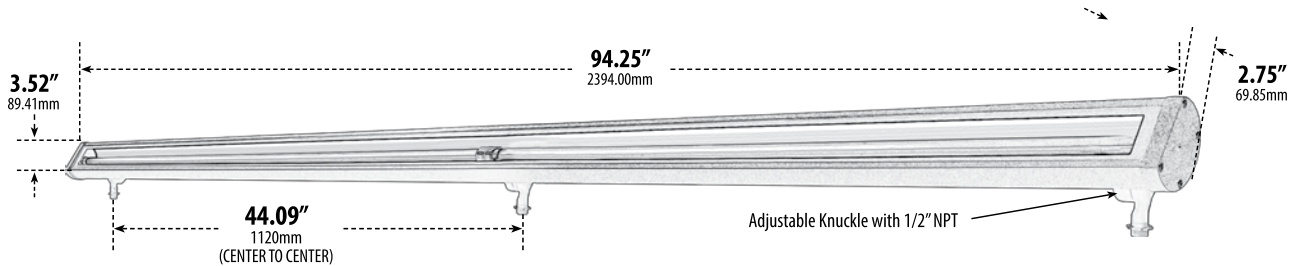

DF9408

FLUORESCENT LINEAR FLOOD & SIGN LIGHT

MODEL NUMBER	LAMP TYPE	ILLUMINANT TYPE	WATTS (W)	VOLTS (V)	LAMP(S) INCLUDED?
DF9408	F28T5	2 x 28	56	120	YES

- ▶ **Material:** Powder Coated Cast Aluminum
- ▶ **Lens:** Clear, Heat Resistant, Tempered Glass
- ▶ **Lamp:** Fluorescent
- ▶ **Available Finish:** Black, Bronze, White, Verde Green
- ▶ **Adjustable Knuckles with 1/2" NPT**
- ▶ **Ground Mounting Spikes:** LV-S6 (sold separately)
- ▶ **ETL Approval Pending**
- ▶ **Operating Temperature:** -4 to 122 degrees

Overall Dimensions:
3.52"H x 94.25"W x 2.75"D

Weight: 18.11 lbs
Box Dimensions: 96.00"L x 4.50"W x 6.25"H

DABMAR
LIGHTING

DABMAR LIGHTING INCORPORATED

320 Graves Ave . Oxnard, CA 93030 . 805.604.9090 . f: 805.604.9050 . www.dabmar.com
4693 19th Street Ct E . Bradenton, FL 34203