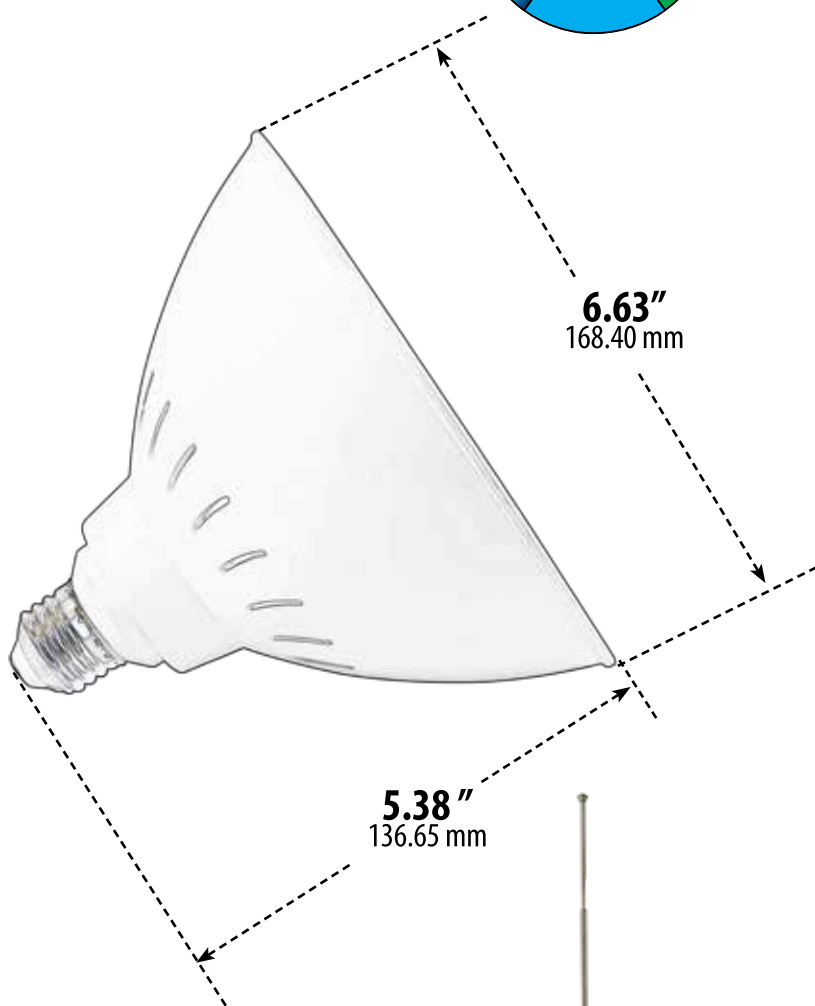

DL-PAR56SMD-40W-RGBW

LED LAMP

- ▶ **Base:** E26 Base
- ▶ **Lamp:** 40W PAR56 36 SMD LEDs 100-265V
- ▶ **Lamp Color:** Multi-Color
- ▶ **Lumens:** 3500Lm
- ▶ **Beam Angle:** 15°
- ▶ **Lamp Life:** 50,000 Hrs
- ▶ **Color Temperature:** RGBW
- ▶ **Controller (included) for Multi-Color Lamp**

Weight: 1lb 3oz
Wt w/box: 1lb 10oz

DABMAR
LIGHTING

DABMAR LIGHTING INCORPORATED

320 Graves Ave . Oxnard, CA 93030 . 805.604.9090 . f: 805.604.9050 . www.dabmar.com
4693 19th Street Ct E . Bradenton, FL 34203