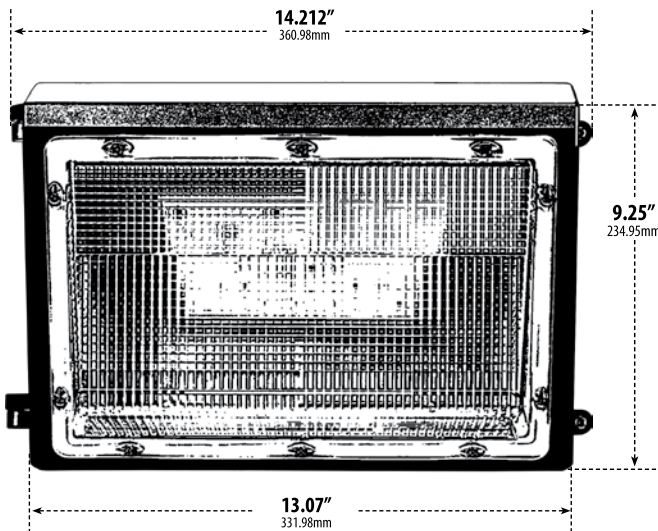

DW-LED1700

MEDIUM WALL PACK FIXTURE

MODEL NUMBER	LAMP TYPE	ILLUMINANT TYPE	WATTS (W)	VOLTS (V)	LAMP(S) INCLUDED?
DW-LED1700	LED	LED Board	45	100-277	YES

- ▶ **Material:** Powder Coated Cast Aluminum
- ▶ **Lens:** Clear, Prismatic, Heat Resistant, Polycarbonate Lens
- ▶ **Available Finish:** Bronze
- ▶ **Lumens (Lm):** 3700
- ▶ **Color Temperature:** 5000K
- ▶ **Beam Angle:** 120°
- ▶ **UL Listed**
- ▶ **DLC Approved**

Fixture Hood Available: P-HOOD-DW-LED1700 (sold separately)

Overall Dimensions:
9.25"H x 14.21"W x 7.40"D

Weight: 6.6 lbs
Approximate Wire Length: N/A
Box Dimensions: 10.25"H x 15.75"W x 12.59"D

DW-LED1700