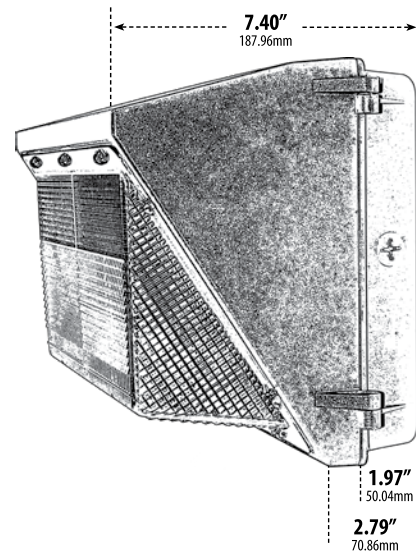

DW-LED1700

MEDIUM WALL PACK FIXTURE

MODEL NUMBER	LAMP TYPE	ILLUMINANT TYPE	WATTS (W)	VOLTS (V)	LAMP(S) INCLUDED?
DW-LED1700	LED	LED Board	45	100-277	YES

- ▶ **Material:** Powder Coated Cast Aluminum
- ▶ **Lens:** Clear, Prismatic, Heat Resistant, Polycarbonate Lens
- ▶ **Available Finish:** Bronze
- ▶ **Lumens (Lm):** 3700
- ▶ **Color Temperature:** 5000K
- ▶ **Beam Angle:** 120°
- ▶ **UL Listed**
- ▶ **DLC Approved**

Fixture Hood Available: P-HOOD-DW-LED1700 (sold separately)

Overall Dimensions:
9.25"H x 14.21"W x 7.40"D

Weight: 6.6 lbs
Approximate Wire Length: N/A
Box Dimensions: 10.25"H x 15.75"W x 12.59"D

DW-LED1700