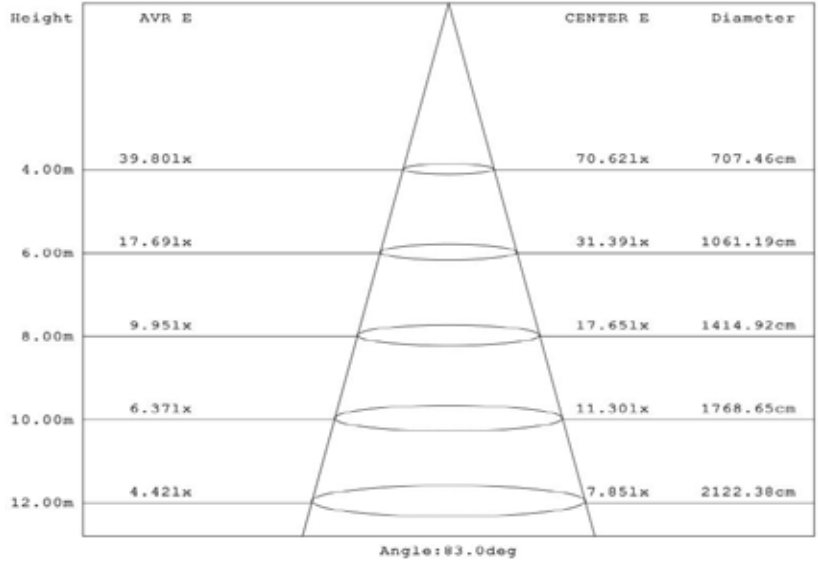

DW-LED1700

MEDIUM WALL PACK FIXTURE

MODEL NUMBER	LAMP TYPE	ILLUMINANT TYPE	WATTS (W)	VOLTS (V)	LAMP(S) INCLUDED?
DW-LED1700	LED	LED Board	45	100-277	YES

- ▶ **Material:** Powder Coated Cast Aluminum
- ▶ **Lens:** Clear, Prismatic, Heat Resistant, Polycarbonate Lens
- ▶ **Available Finish:** Bronze
- ▶ **Lumens (Lm):** 3700
- ▶ **Color Temperature:** 5000K
- ▶ **Beam Angle:** 120°
- ▶ **UL Listed**
- ▶ **DLC Approved**

Fixture Hood Available: P-HOOD-DW-LED1700 (sold separately)

Overall Dimensions:
9.25"H x 14.21"W x 7.40"D

Weight: 6.6 lbs
Approximate Wire Length: N/A
Box Dimensions: 10.25"H x 15.75"W x 12.59"D

DW-LED1700