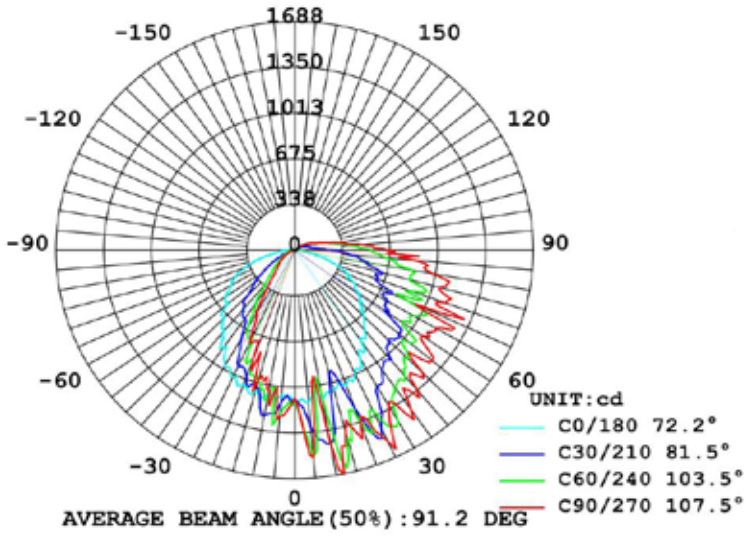

DW-LED1700

MEDIUM WALL PACK FIXTURE

MODEL NUMBER	LAMP TYPE	ILLUMINANT TYPE	WATTS (W)	VOLTS (V)	LAMP(S) INCLUDED?
DW-LED1700	LED	LED Board	45	100-277	YES

- ▶ **Material:** Powder Coated Cast Aluminum
- ▶ **Lens:** Clear, Prismatic, Heat Resistant, Polycarbonate Lens
- ▶ **Available Finish:** Bronze
- ▶ **Lumens (Lm):** 3700
- ▶ **Color Temperature:** 5000K
- ▶ **Beam Angle:** 120°
- ▶ **UL Listed**
- ▶ **DLC Approved**

Fixture Hood Available: P-HOOD-DW-LED1700 (sold separately)

Overall Dimensions:
9.25"H x 14.21"W x 7.40"D

Weight: 6.6 lbs
Approximate Wire Length: N/A
Box Dimensions: 10.25"H x 15.75"W x 12.59"D

DW-LED1700