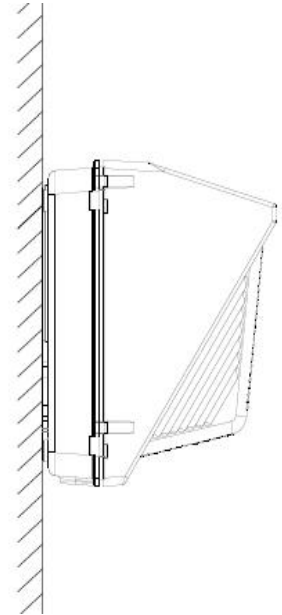

DABMAR
LIGHTING

DABMAR LIGHTING INCORPORATED

320 Graves Ave . Oxnard, CA 93030 . 805.604.9090 . f: 805.604.9050 . www.dabmar.com
4693 19th Street Ct E . Bradenton, FL 34203