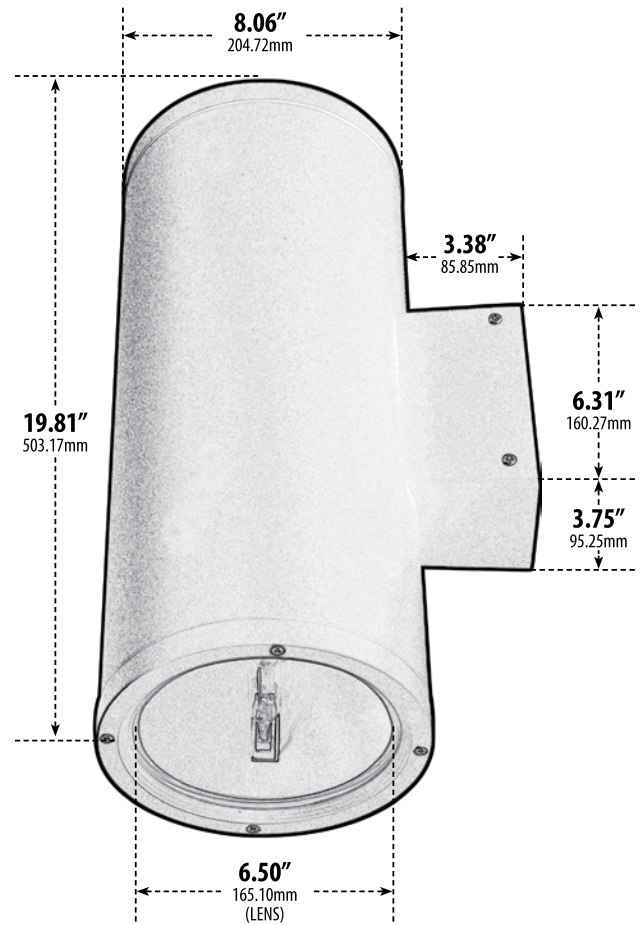

DW3700

UP AND DOWN LIGHT WALL FIXTURE

- **Material:** Powder Coated Cast Aluminum
- **Lens:** Clear, Heat Resistant, Tempered Glass
- **Available Finish:** Black, Bronze, Verde Green, White
- **ETL Approved**

MODEL NUMBER	LAMP TYPE	ILLUMINANT TYPE	WATTS (W)	VOLTS (V)	LAMP(S) INCLUDED?
DW3700	HID	MH/DE	2 x 70	120	YES
DW3750	HID	MH/DE	70	120	YES

Lamp Color Options Available: Blue, Green, White

Overall Dimensions:
8.06"W x 19.81"H x 11.44"D

Maximum Height: 19.81"
Width: 8.06"
Maximum Depth: 11.44"

Weight: 10.4 lbs
Approximate Wire Length: N/A
Box Dimensions: 12.00"W x 22.19"H x 8.63"D

DABMAR
LIGHTING

DABMAR LIGHTING INCORPORATED

320 Graves Ave . Oxnard, CA 93030 . 805.604.9090 . f: 805.604.9050 . www.dabmar.com
4693 19th Street Ct E . Bradenton, FL 34203