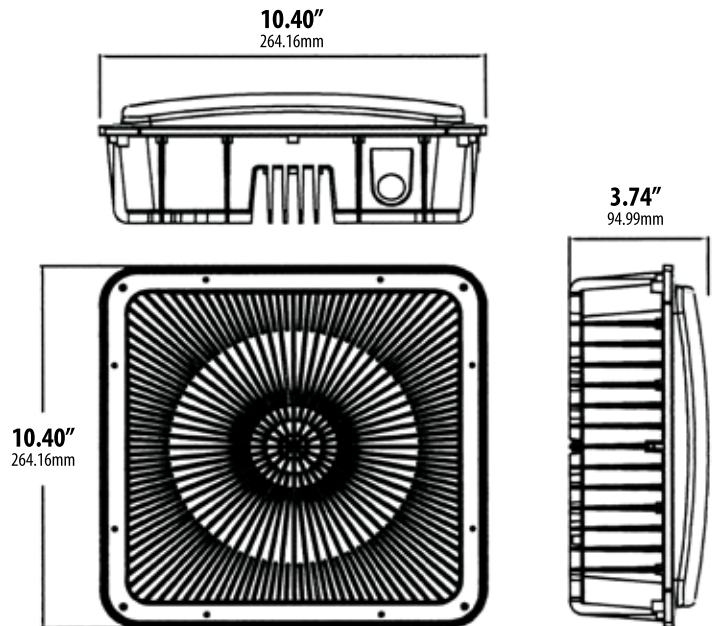

DW6680-LB60-50K

SMALL CEILING LED FIXTURE

- ▶ **Material:** Powder Coated Cast Aluminum
- ▶ **Lens:** Clear, Prismatic Polycarbonate Lens
- ▶ **Lamp:** LED Module (60 LED Diodes)
- ▶ **Available Finish:** Bronze
- ▶ **Lumens:** 5000K - 6480 Lm
- ▶ **Rated Life 50,000 Hours**
- ▶ **ETL & DLC Approved**
- ▶ **Replaces 175 - 250W HID**

Model Number	Illuminant Type	Base Type	Wattage (W)	Volatage (V)	Color Temp.	Lamp(s) Included
DW6680-LB60-50K	LED	LED Board	60W	120V-277V	50K	Yes

DABMAR
LIGHTING

DABMAR LIGHTING INCORPORATED

320 Graves Ave . Oxnard, CA 93030 . 805.604.9090 . f: 805.604.9050 . www.dabmar.com
4693 19th Street Ct E . Bradenton, FL 34203

Overall Dimensions: 10.40"W x 10.40"H x 3.74"D
Approx Wire Length: 5.00"
Weight: 5.8 lbs
Box Dimensions: 10.75"W x 10.88"H x 4.38"D