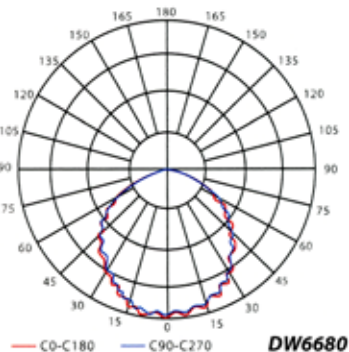

DW6680-LB60-50K

SMALL CEILING LED FIXTURE

- ▶ **Material:** Powder Coated Cast Aluminum
- ▶ **Lens:** Clear, Prismatic Polycarbonate Lens
- ▶ **Lamp:** LED Module (60 LED Diodes)
- ▶ **Available Finish:** Bronze
- ▶ **Lumens:** 5000K - 6480 Lm
- ▶ **Rated Life 50,000 Hours**
- ▶ **ETL & DLC Approved**
- ▶ **Replaces 175 - 250W HID**

Model Number	Illuminant Type	Base Type	Wattage (W)	Volatage (V)	Color Temp.	Lamp(s) Included
DW6680-LB60-50K	LED	LED Board	60W	120V-277V	50K	Yes

DABMAR
LIGHTING

DABMAR LIGHTING INCORPORATED

320 Graves Ave . Oxnard, CA 93030 . 805.604.9090 . f: 805.604.9050 . www.dabmar.com
4693 19th Street Ct E . Bradenton, FL 34203

Overall Dimensions: 10.40"W x 10.40"H x 3.74"D
Approx Wire Length: 5.00"
Weight: 5.8 lbs
Box Dimensions: 10.75"W x 10.88"H x 4.38"D