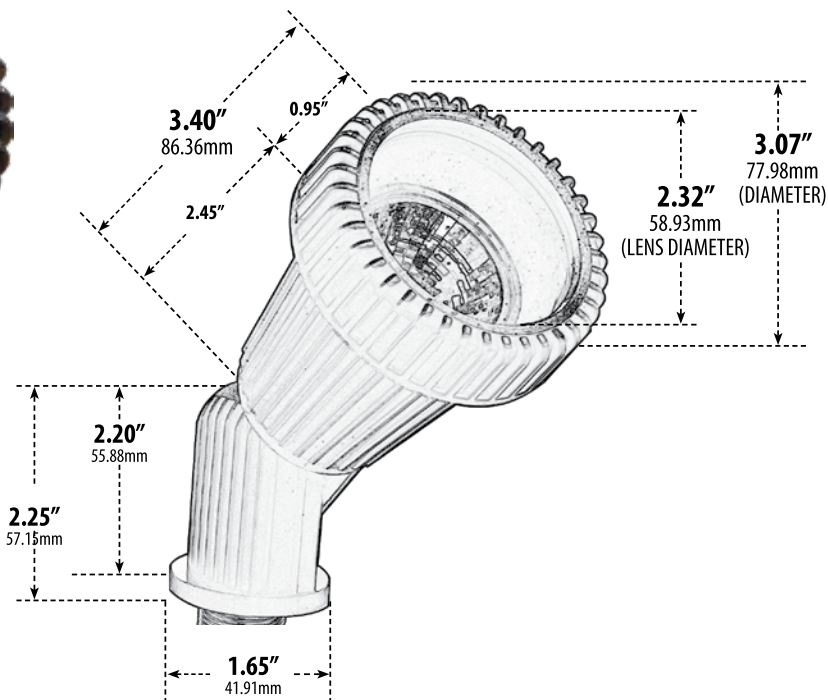

LV225

DIRECTIONAL SPOT LIGHT

- ▶ **Material:** Polybutylene Terephthalate
- ▶ **Lens:** Clear, Heat Resistant, Tempered Glass
- ▶ **Lamp:** MR16 Bi-Pin Base (20W Maximum) Available in 27K or 65K (LED)

MODEL NUMBER	LAMP TYPE	ILLUMINANT TYPE	WATTS (W)	VOLTS (V)	LAMP(S) INCLUDED?
LV225	MR16	HALOGEN	20	12	YES
LV225-LED3	MR16-LED	LED	3	12	YES
LV225-LED5	MR16-LED	LED	5	12	YES
LV225-LED7	MR16-LED	LED	7	12	YES
LV225-LED4-RGBW	MR16-LED	LED	4	12	YES

Pre-wired with UL Listed Direct Burial Wire/Cable

- ▶ **Adjustable Knuckle with 1/2" NPT**
- ▶ **Ground Spike Included for Installation**
- ▶ **RGBW Lamp Requires/Remote:** P-RMT-MR16-LED-4W-MC (sold separately)
- ▶ **Connector Available:** P-CN01 (sold separately)
- ▶ **Available Color:** Black
- ▶ **ETL Approved**

Overall Dimensions:
5.75"H x 3.07"W x 5.50"D

Maximum Height: 6.00"
Minimum Height: 4.25"
Maximum Depth: 6.00"
Minimum Depth: 3.50"

Weight: 0.60
Approximate Wire Length: 20"
Box Dimensions:
8.63"H x 3.38"W x 2.88"D