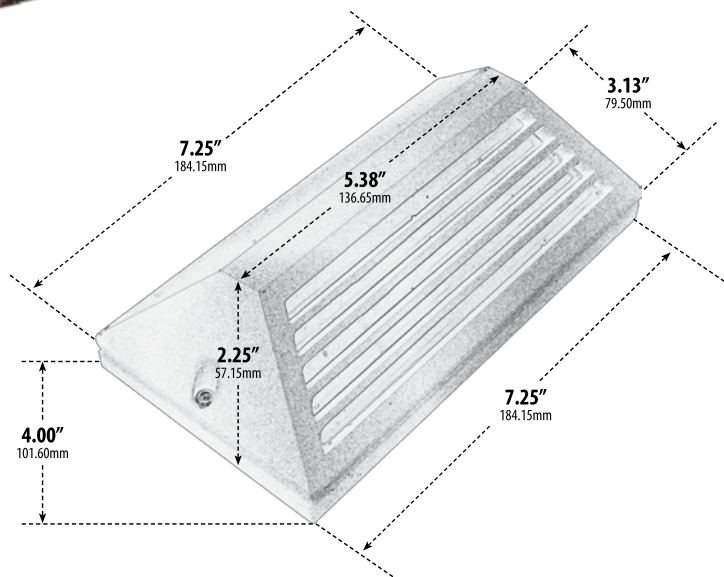

LV608

SURFACE MOUNT LOUVER BRICK, STEP, WALL AND DECK LIGHT

- ▶ **Material:** Powder Coated Cast Aluminum
- ▶ **Lens:** Frosted, Heat Resistant, Tempered Glass
- ▶ **Lamp:** JC Bi-Pin Base (20W Maximum) **LED Available in 30K or 64K**

MODEL NUMBER	LAMP TYPE	ILLUMINANT TYPE	WATTS (W)	VOLTS (V)	LAMP(S) INCLUDED?
LV608	JC	HALOGEN	20	12	YES
LV-LED608	JC-LED	18 LEDs	2.5	12	YES
LV-LED608-AMB	JC-LED	48 LEDs	3.0	12	YES

- ▶ **Amber Lamp:** Silicone G4 Bi-Pin (Turtle Friendly)
- ▶ **Available Color:** Black, White, Bronze, Verde Green
- ▶ **Connector Available:** P-CN01 (sold separately)
- ▶ **ETL Approved**

Overall Dimensions:
4.00"H x 7.25"W x 2.25"D

Weight: 1.00 lbs
Approximate Wire Length: 6"
Box Dimensions: 7.63"H x 4.38"W x 2.75"D
Lamp Included

DABMAR
LIGHTING

DABMAR LIGHTING INCORPORATED

320 Graves Ave . Oxnard, CA 93030 . 805.604.9090 . f: 805.604.9050 . www.dabmar.com
4693 19th Street Ct E . Bradenton, FL 34203