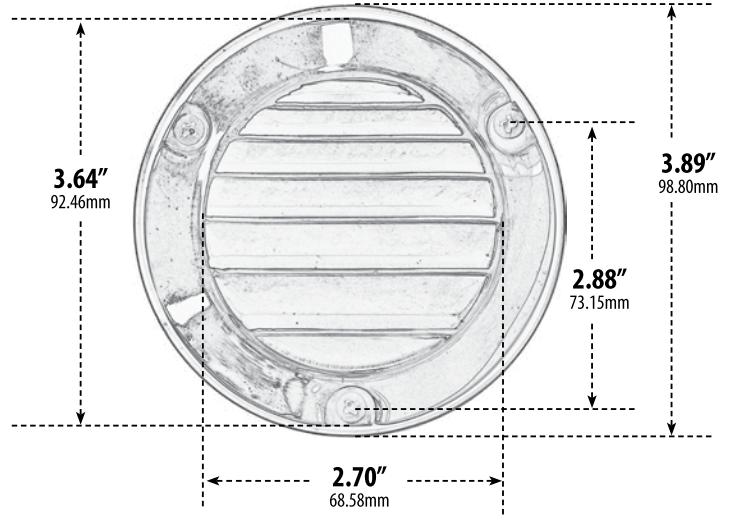

# LV610

## SURFACE MOUNT LOUVER DOWN BRICK, STEP AND WALL LIGHT

- ▶ **Material:** Brass
- ▶ **Lens:** Frosted, Heat Resistant, Tempered Glass
- ▶ **Lamp:** JC Bi-Pin Base (20W Maximum) **LED Available in 30K or 64K**

MODEL NUMBER	LAMP TYPE	ILLUMINANT TYPE	WATTS (W)	VOLTS (V)	LAMP(S) INCLUDED?
LV610	JC	HALOGEN	20	12	YES
LV-LED610	JC-LED	15 LEDs	2.5	12	YES
LV-LED610-AMB	JC-LED	48 LEDs	3.0	12	YES

- ▶ **Amber Lamp:** Silicone G4 Bi-Pin (Turtle Friendly)
- ▶ **Available Color:** Brass, Antique Bronze
- ▶ **Connector Available:** P-CN01 (sold separately)
- ▶ **ETL Approved**

Overall Dimensions:  
3.89"H x 3.89"W x 1.74"D

Weight: 1.20 lbs  
Approximate Wire Length: 13"  
Box Dimensions: 3.88"H x 4.00"W x 2.38"D  
Lamp Included

**DABMAR**  
LIGHTING

DABMAR LIGHTING INCORPORATED