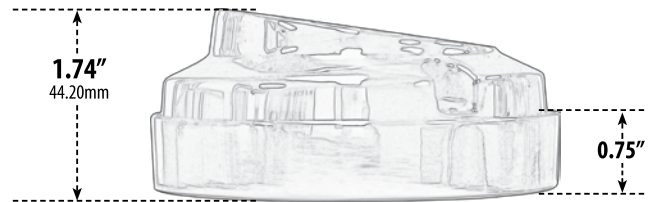

## SURFACE MOUNT LOUVER DOWN BRICK, STEP AND WALL LIGHT

- ▶ **Material:** Brass
- ▶ **Lens:** Frosted, Heat Resistant, Tempered Glass
- ▶ **Lamp:** JC Bi-Pin Base (20W Maximum) **LED Available in 30K or 64K**

Overall Dimensions:  
3.89"H x 3.89"W x 1.74"D

Weight: 1.20 lbs  
Approximate Wire Length: 13"  
Box Dimensions: 3.88"H x 4.00"W x 2.38"D  
Lamp Included

**DABMAR**  
LIGHTING

DABMAR LIGHTING INCORPORATED